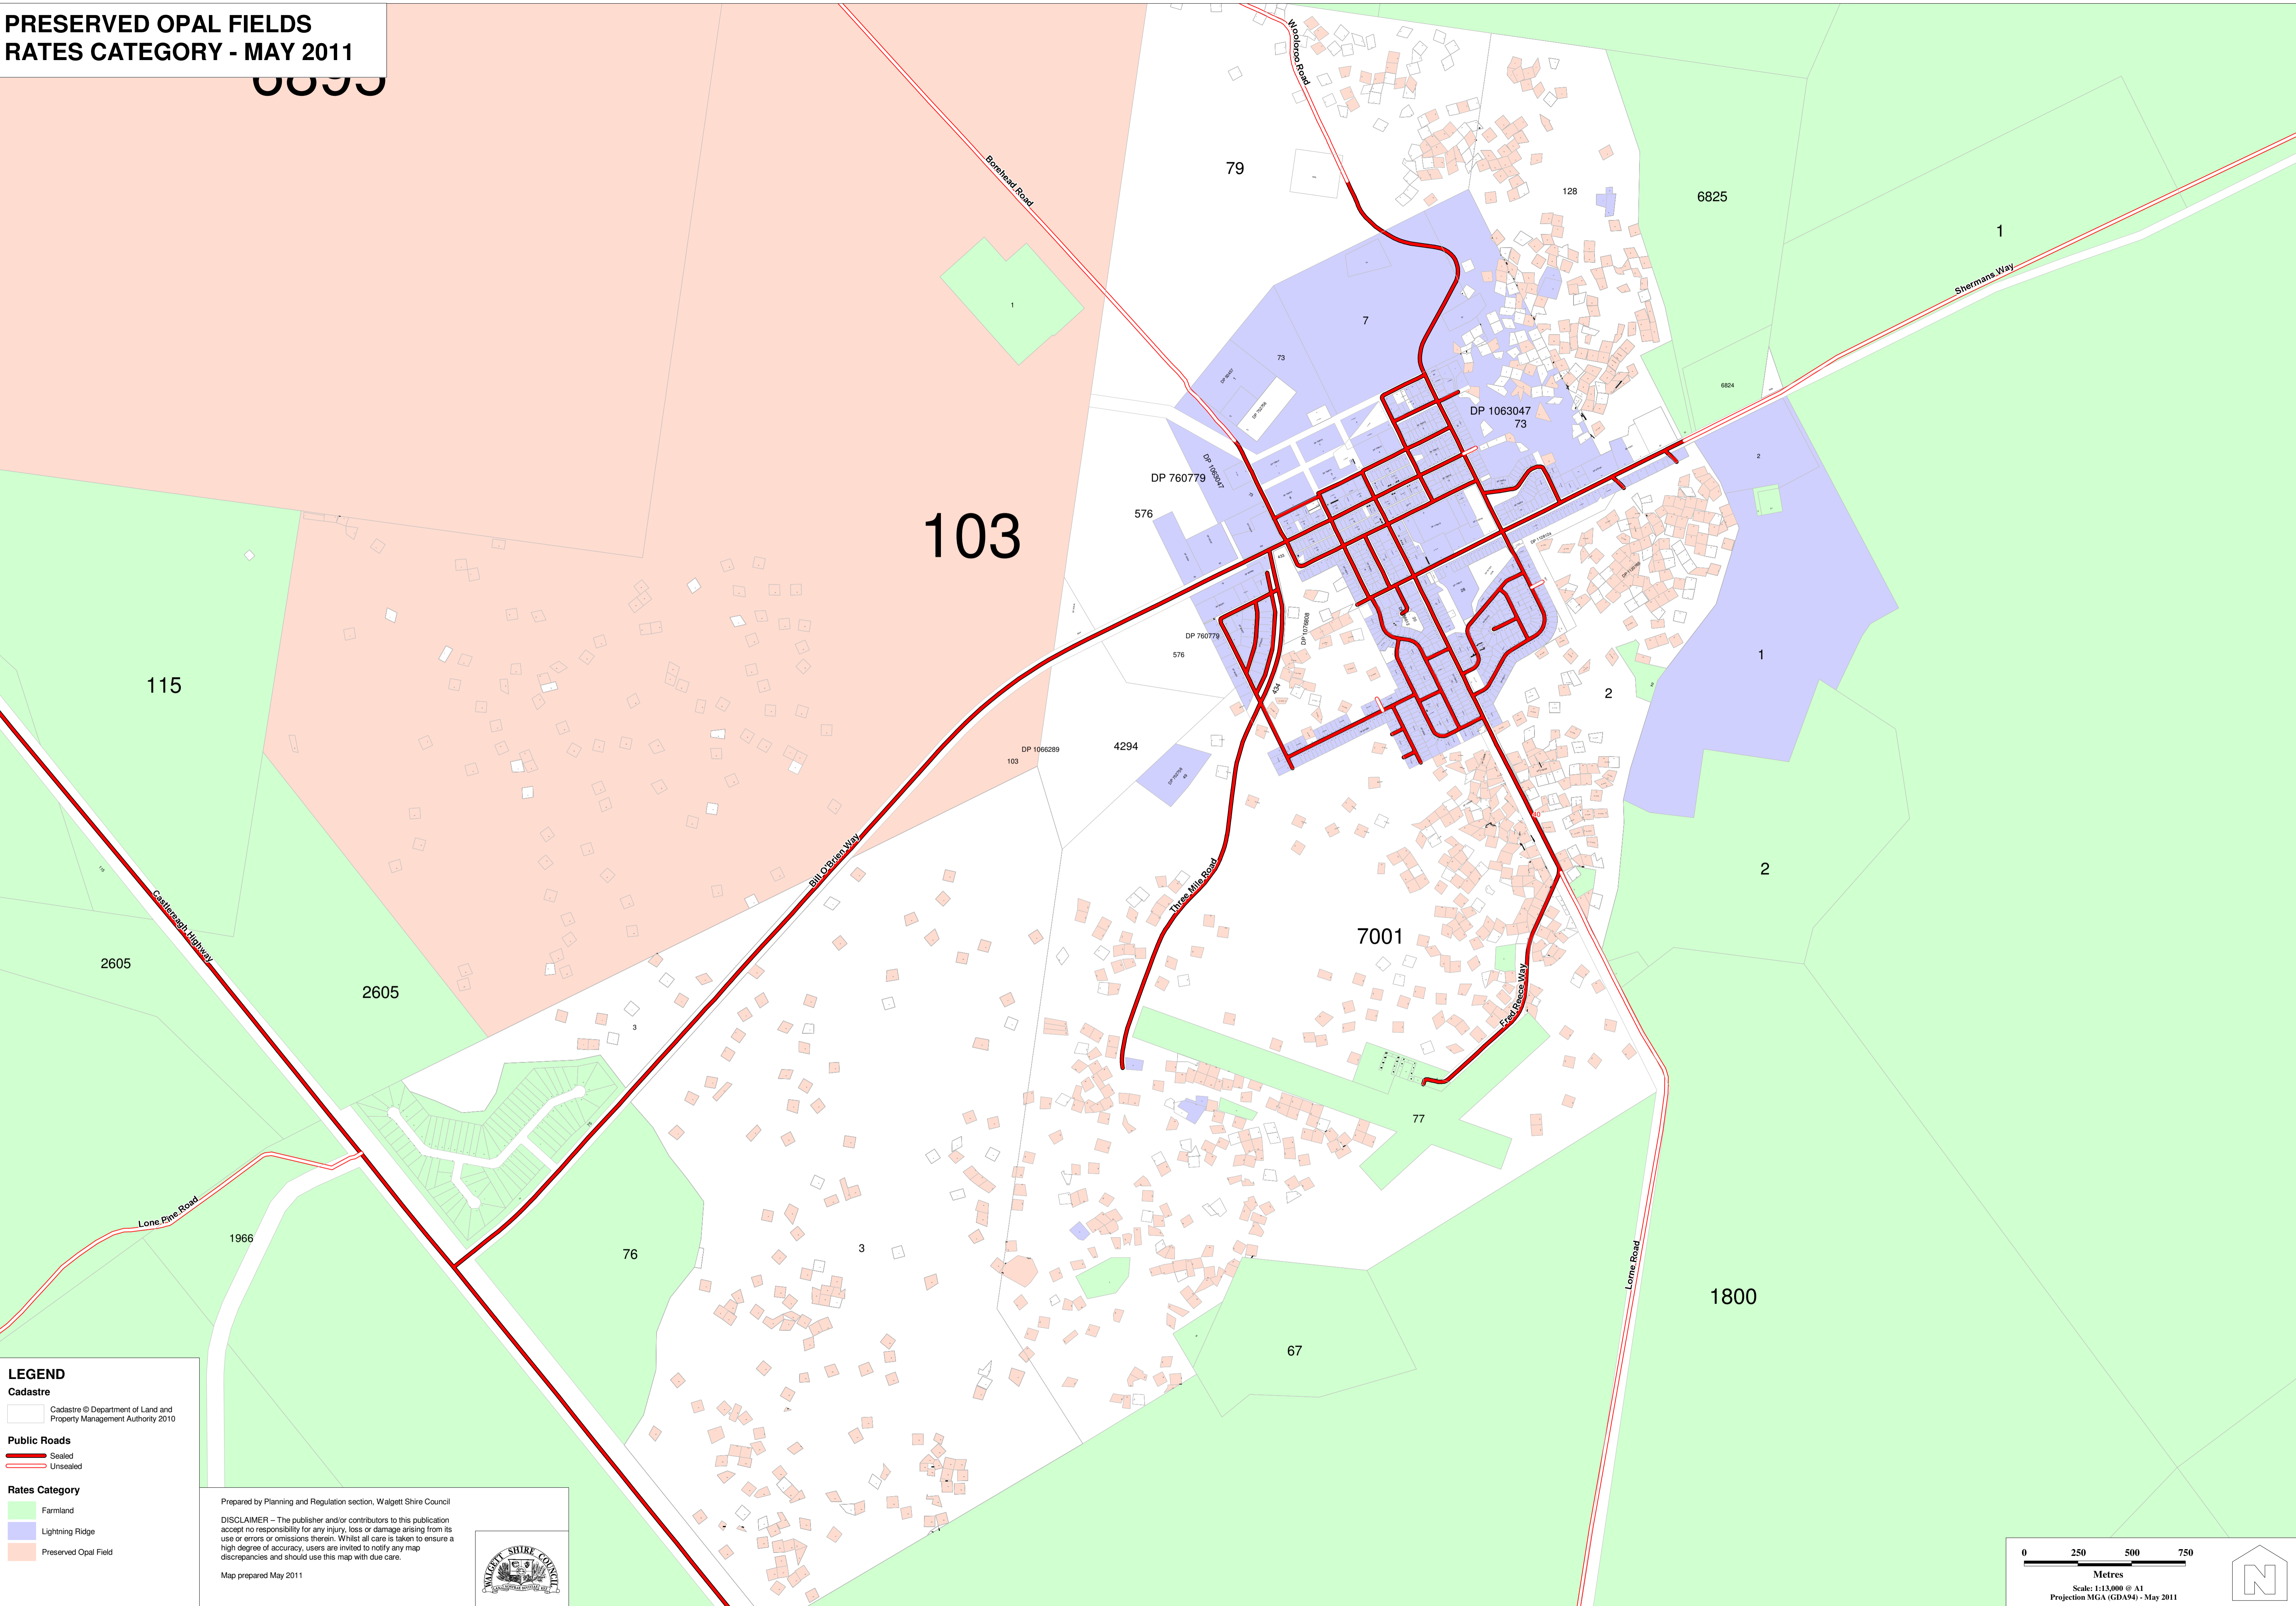

**PRESERVED OPAL FIELDS
RATES CATEGORY - MAY 2011**

0000

LEGEND

Cadastre
 Cadastre © Department of Land and Property Management Authority 2010

Public Roads
 Sealed
 Unsealed

Rates Category
 Farmland
 Lightning Ridge
 Preserved Opal Field

Prepared by Planning and Regulation section, Walgett Shire Council

DISCLAIMER – The publisher and/or contributors to this publication accept no responsibility for any injury, loss or damage arising from its use or errors or omissions therein. Whilst all care is taken to ensure a high degree of accuracy, users are invited to notify any map discrepancies and should use this map with due care.

Map prepared May 2011