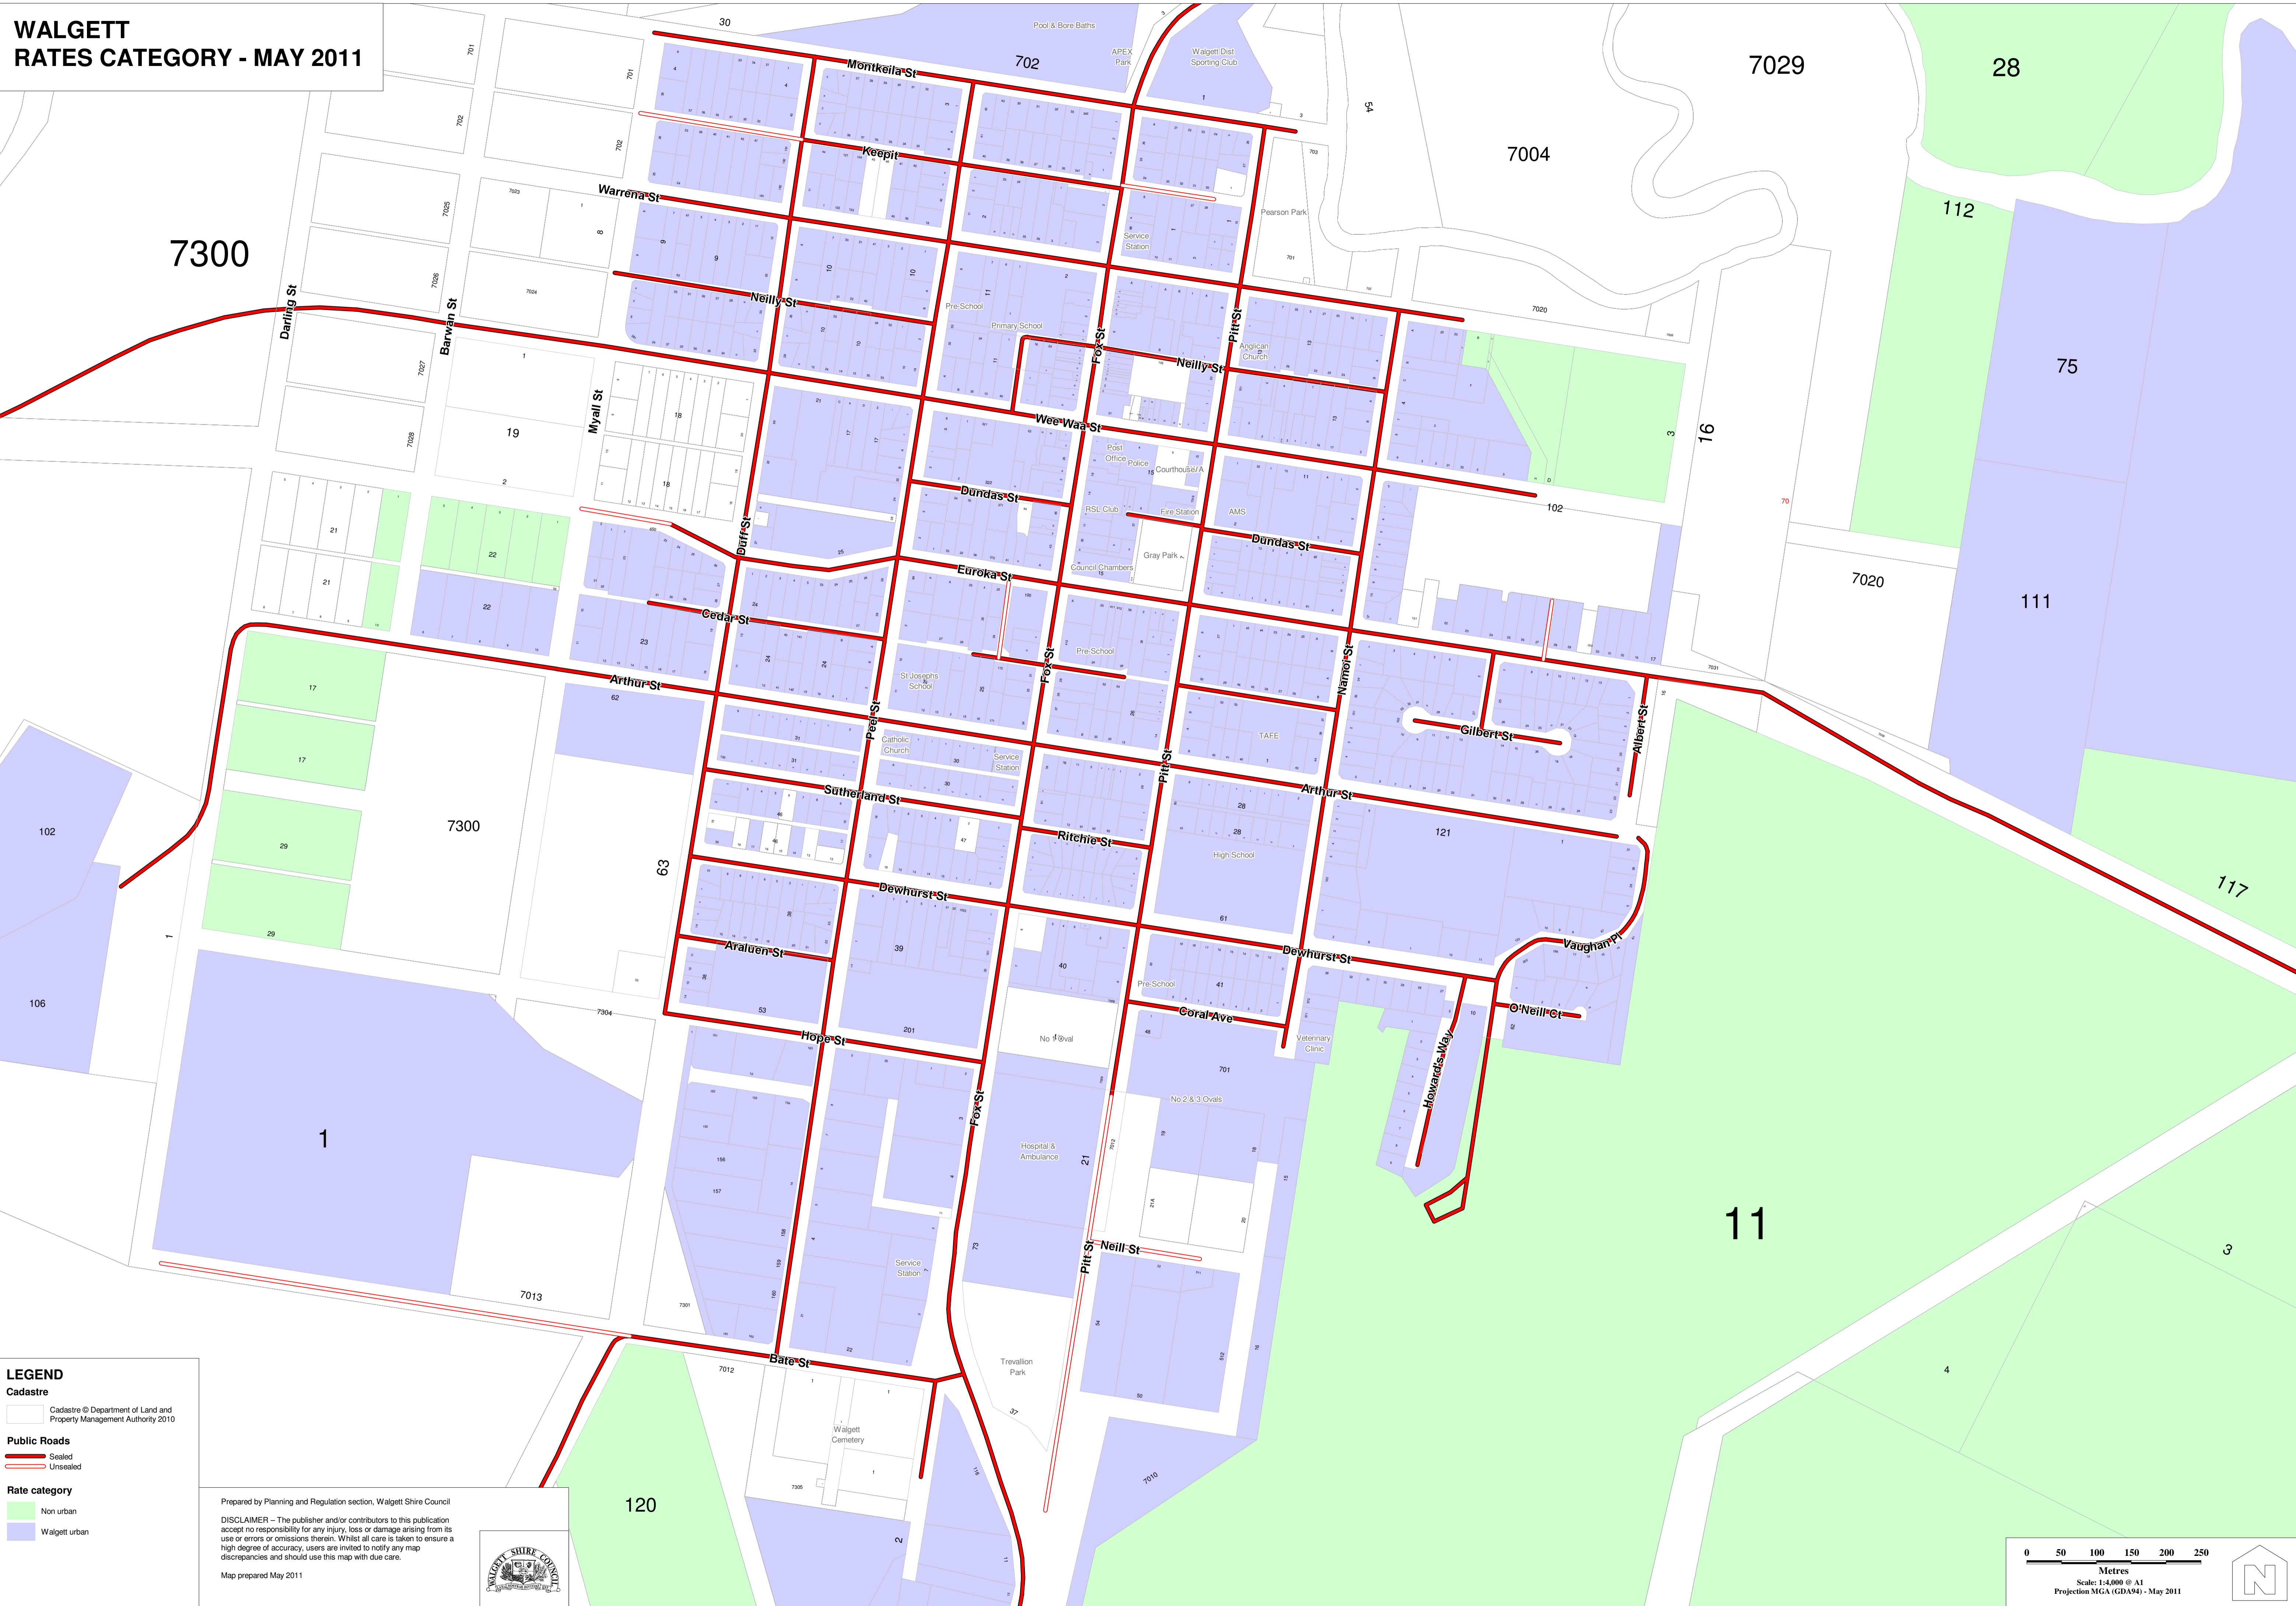

**WALGETT
RATES CATEGORY - MAY 2011**

LEGEND

Cadastre
Cadastre © Department of Land and Property Management Authority 2010

Public Roads
Sealed
Unsealed

Rate category
Non urban
Walgett urban