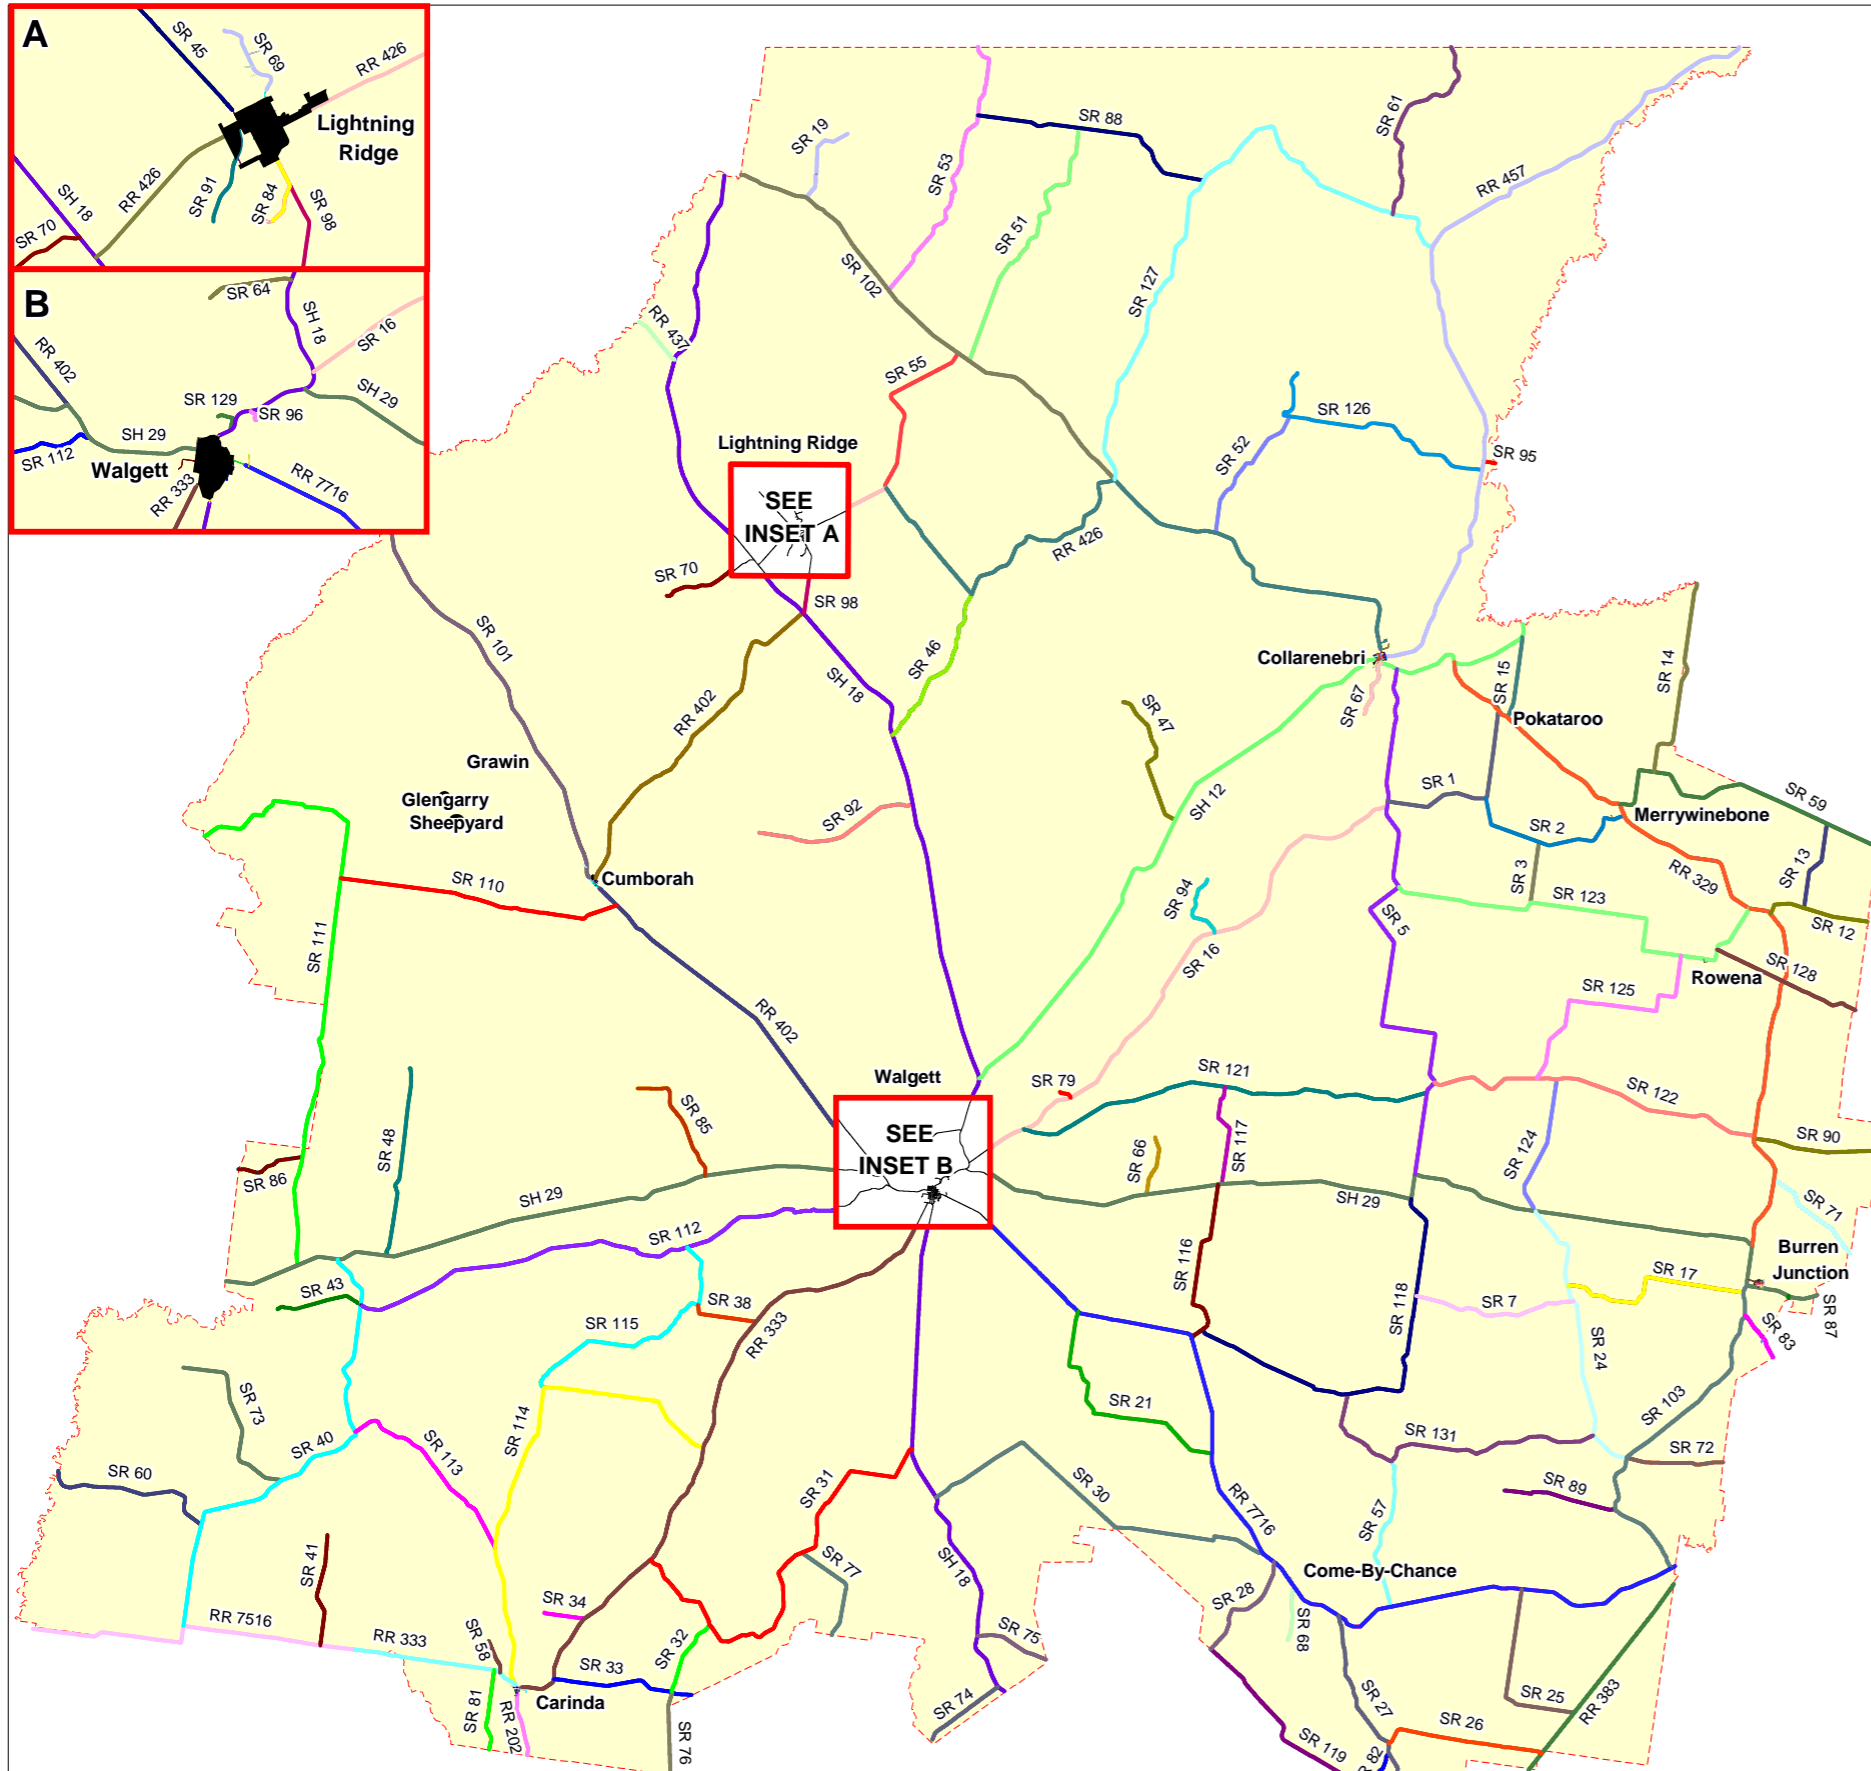

WALGETT SHIRE COUNCIL - RURAL ROAD MAP 2009

WALGETT SHIRE COUNCIL RURAL ROAD NETWORK

- | | |
|------------------------------|--------------------------------|
| SH12 Gwydir Highway | SR60 Marra Creek Road |
| SH18 Castlereagh Highway | SR61 Cambo Road |
| SH29 Kamilaroi Highway | SR64 Wimbledon Road |
| RR202 Merri Merri Road | SR66 Perrottets Lane |
| RR329 Merrywinebone Road | SR67 Collarenebri Mission Road |
| RR333 Carinda Road | SR68 Haines Hut Road |
| RR333 Cumberdoon Way | SR69 Woolaroo Road |
| RR383 Pilliga Road | SR70 Lone Pine Road |
| RR402 Gingie Road | SR71 Rossmore Lane |
| RR402 Llanillo Road | SR72 Middle Route Road |
| RR426 Bill O'Brien Way | SR73 Miralwyn Road |
| RR426 Ridge Road | SR74 Loch-lomond Road |
| RR426 Shermans Way | SR75 Gidginbilla Road |
| RR437 Bangate Road | SR76 Maroubra Road |
| RR457 Gundabloui Road | SR77 Nedgera Road |
| RR7516 Billybingbone Road | SR79 Pagan Creek Road |
| RR7716 Come By Chance Road | SR81 Mac Masman Road |
| SR1 Franxton Road | SR82 Proctors Road |
| SR2 Belarra Lane | SR83 Drilool Road |
| SR3 Clarkes Lane | SR84 Fred Reece Way |
| SR5 Cryon Road | SR85 Tungra Road |
| SR7 Pampas Road | SR86 Kia-Ora Road |
| SR12 Millie Road | SR87 Burren Bore Road |
| SR13 Woodvale Road | SR88 Fabians Road |
| SR14 Baroona Road | SR89 Belaba Road |
| SR15 Pokataroo Road | SR90 Fairview Road |
| SR16 Mercadool Road | SR91 Three Mile Road |
| SR17 Tareela Lane | SR92 Strathmore Road |
| SR19 Springs Road | SR94 Ivanhoe Crossing Road |
| SR21 Meadow Plains Road | SR95 Banarway Crossing Road |
| SR24 Marlbone Road | SR96 Saleyards Road |
| SR25 Wombo Lane | SR98 Lorne Road |
| SR26 Hardies Lease Road | SR101 Wilby Wilby Road |
| SR27 Colrose Road | SR102 Angledool Road |
| SR28 Wingadee Road | SR103 Bugilbone Road |
| SR30 Nilma Road | SR110 Kurrajong Road |
| SR31 Gungalman Road | SR111 Narran Lake Road |
| SR32 Gilwaryn Road | SR112 Brewon Road |
| SR33 Teranyan Road | SR113 Binghi Road |
| SR34 Bowra Lane | SR114 Bogewong Road |
| SR38 Wanourie Creek Road | SR115 Aberfoyle Road |
| SR40 Ginghet Road | SR116 Goangra Road |
| SR41 Green and Branders Road | SR117 Beanbri Road |
| SR43 Bushs Road | SR118 Yarralool Road |
| SR45 Borehead Road | SR119 Hollywood Lane |
| SR46 Bonanza Road | SR121 Pian Creek Road |
| SR47 Schmalkuche Road | SR122 Old Burren Road |
| SR48 Boorooma Creek Road | SR123 Rowena Road |
| SR51 Millencowbah Road | SR124 Dundee Road |
| SR52 Willis Road | SR125 Glen Eden Road |
| SR53 Koomalah Road | SR126 Purties Road |
| SR55 Burrenbaa Road | SR127 Boora Road |
| SR57 Epping Road | SR128 Camerons Lane |
| SR58 Regans Road | SR129 George Sands Way |
| SR59 Moomin Road | SR131 O'Neils Road |