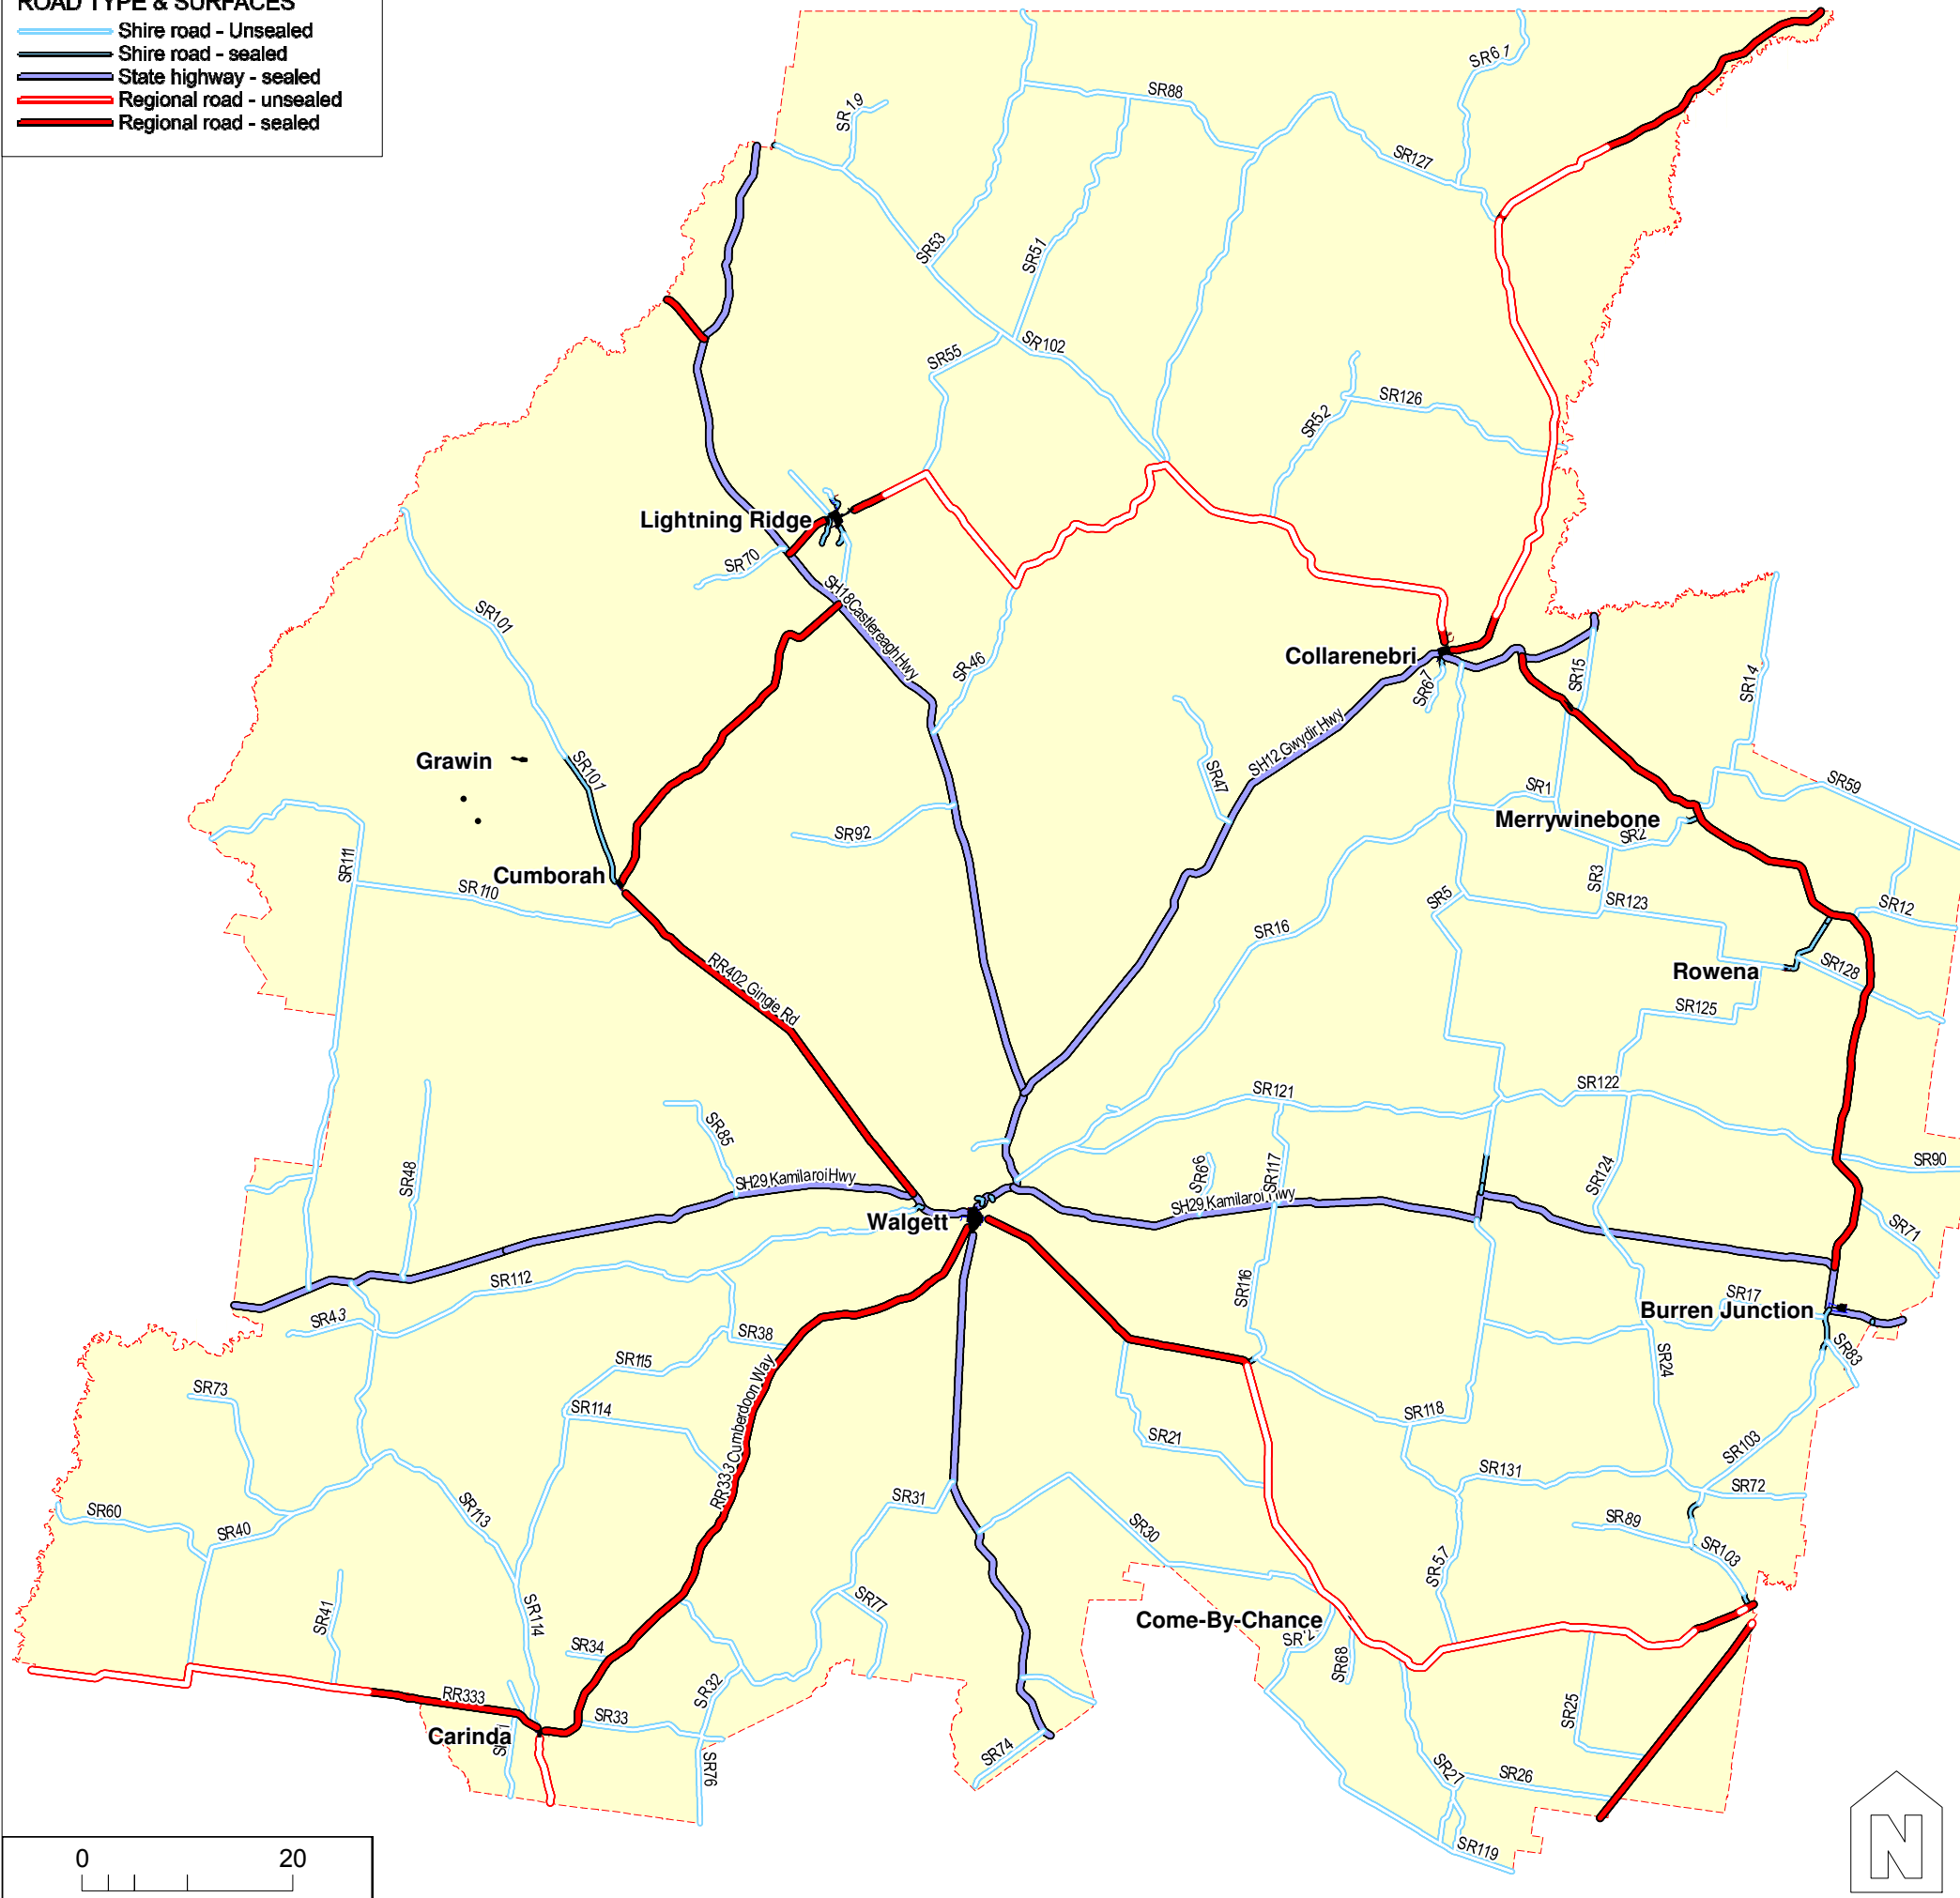

**ROAD TYPE & SURFACES**

- Shire road - Unsealed
- Shire road - sealed
- State highway - sealed
- Regional road - unsealed
- Regional road - sealed

**WALGETT SHIRE RURAL  
ROAD MAP - NETWORK &  
SURFACES OCT 2015**

Prepared by Planning and Regulation section, Walgett Shire Council  
 DISCLAIMER - The publisher and/or contributors to this publication accept no responsibility for any injury, loss or damage arising from its use or errors or omissions therein. While all care is taken to ensure a high degree of accuracy, users are invited to notify any map discrepancies and should use this map with due care.  
 Projection : MGA (GDA94) ZONE 55